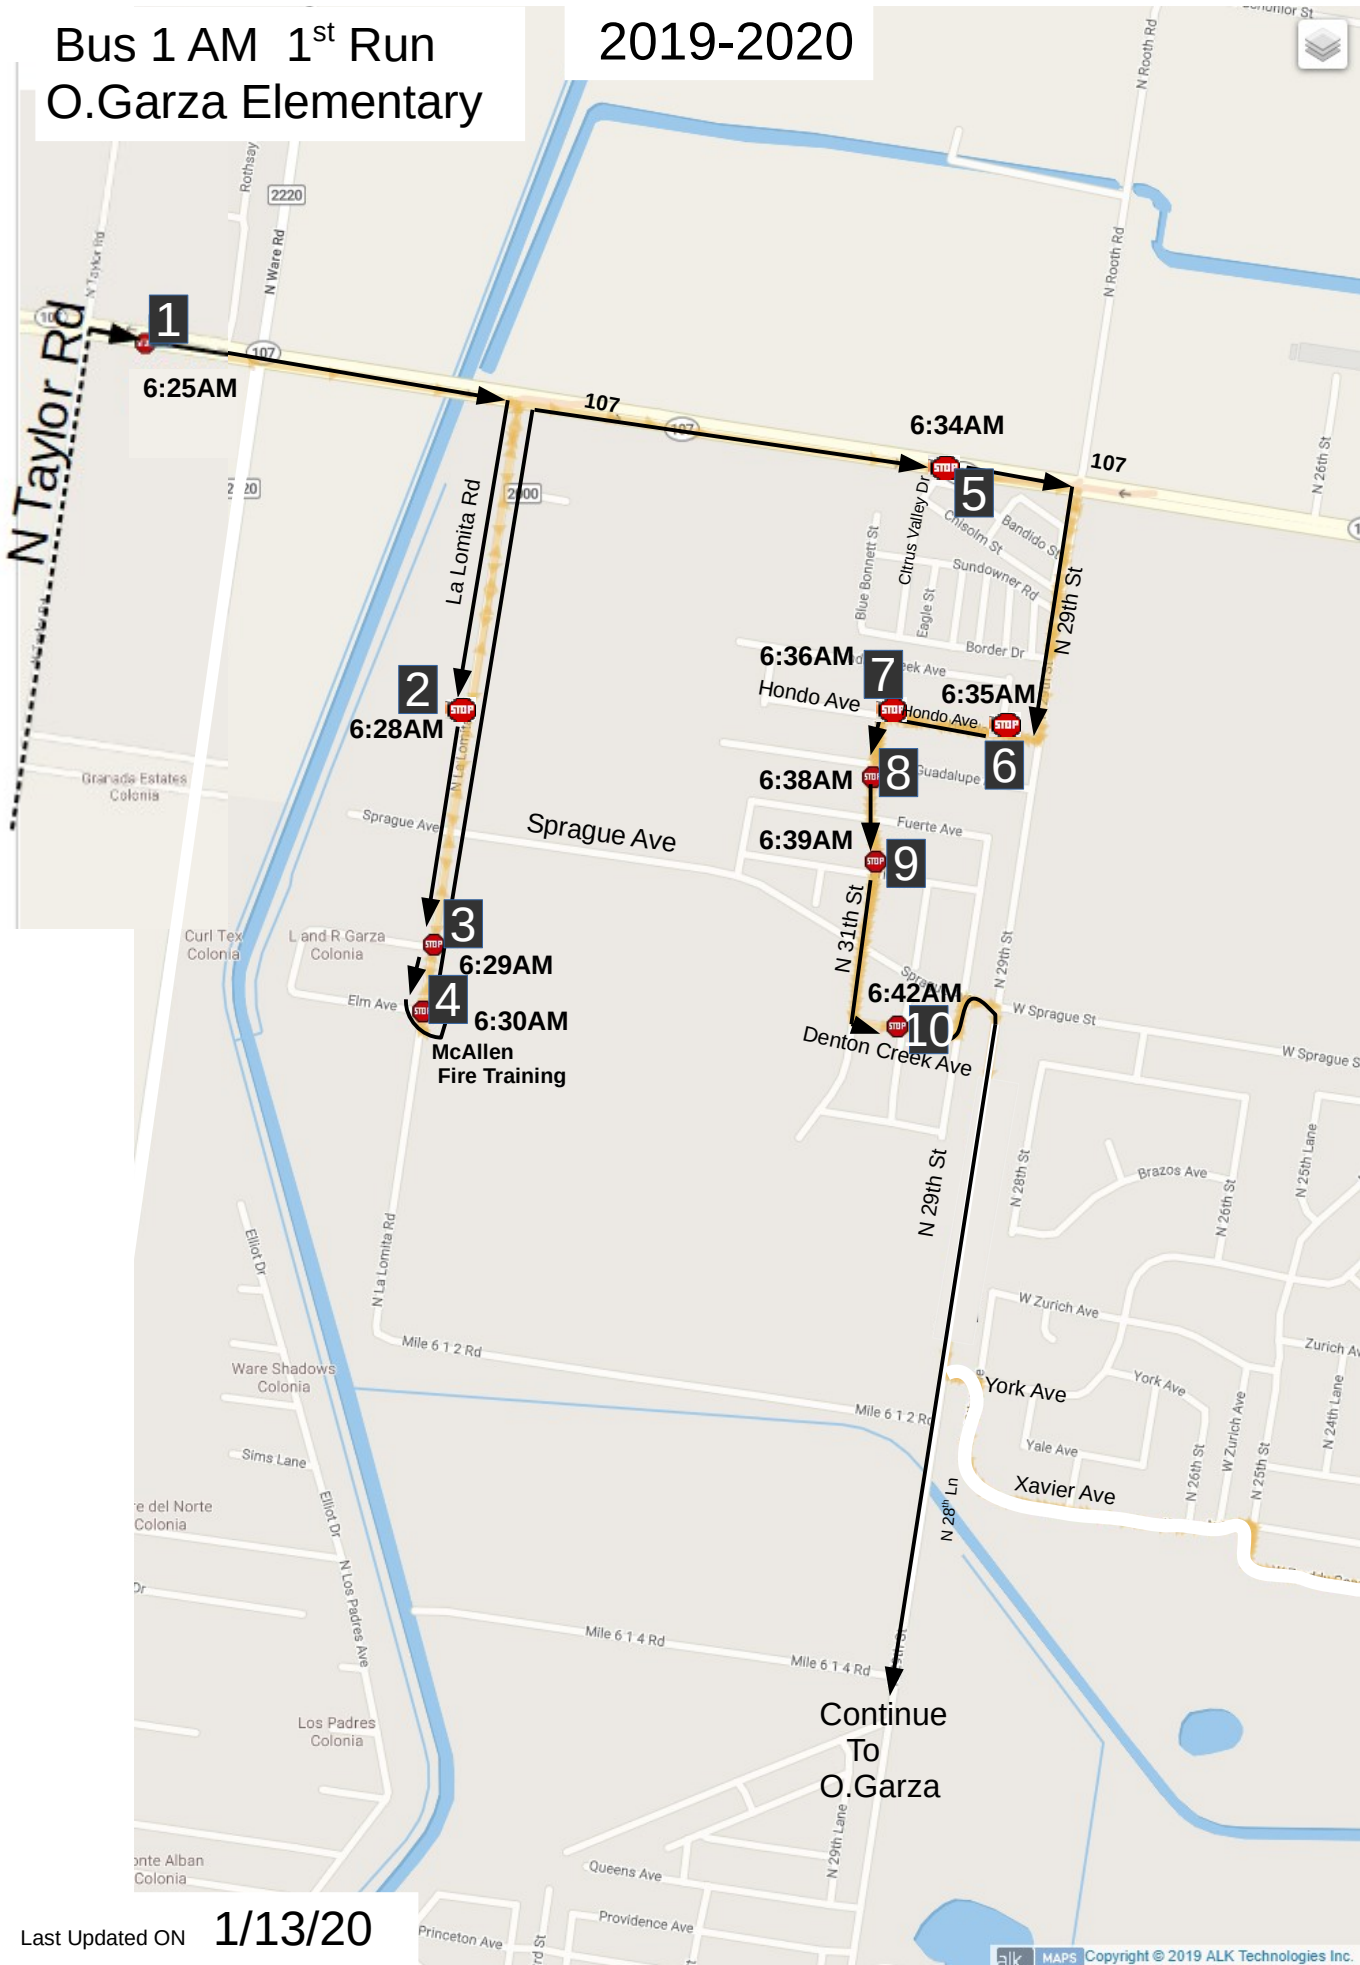

# Bus 1 AM 1<sup>st</sup> Run O.Garza Elementary

2019-2020

Last Updated ON 1/13/20